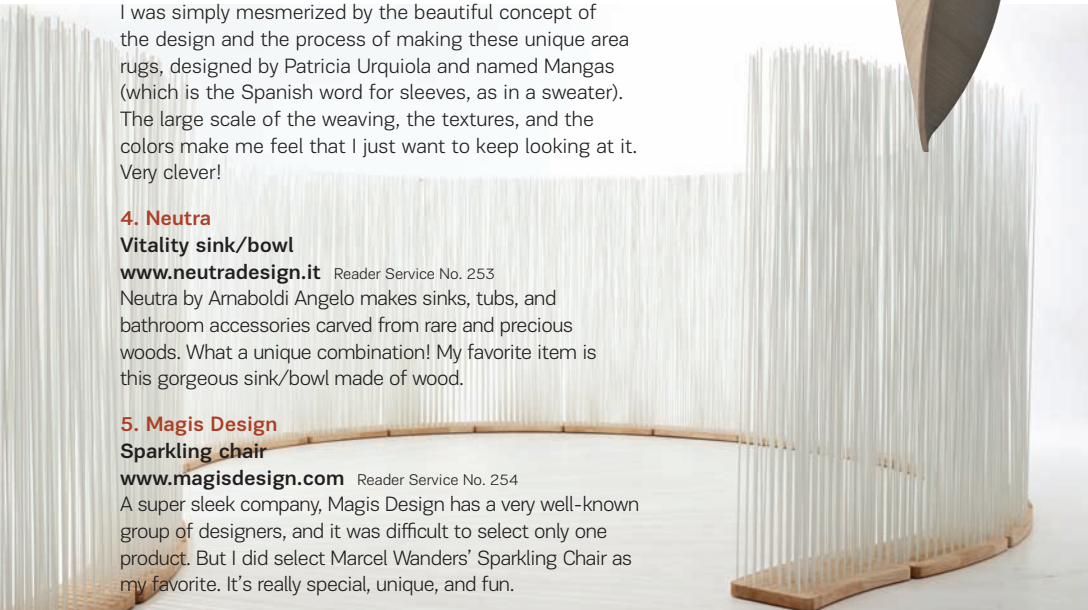

milan

Contract asks three designers to name and explain their favorite products from Salone Internazionale del Mobile 2010

1. Pudelskern
Mrs. Robinson

www.pudelskern.at Reader Service No. 250

Designed by the Austrian design group Pudelskern, the Mrs. Robinson chest of drawers is wonderful. It is a simple yet beautiful and pure design.

2. Piet Hein Eek at Rossana Orlandi
Chandelier

www.pietheineek.nl Reader Service No. 251

The wonderful Dutch designer Piet Hein Eek created the most unique chandelier using different old and recycled glass lamps and unifying them into a very attractive small or extra large light unit. Just a beautiful chandelier for a minimalist lobby.

3. GAN by Gandia Blasco
Mangas

www.gan-rugs.com Reader Service No. 252

I was simply mesmerized by the beautiful concept of the design and the process of making these unique area rugs, designed by Patricia Urquiola and named Mangas (which is the Spanish word for sleeves, as in a sweater). The large scale of the weaving, the textures, and the colors make me feel that I just want to keep looking at it. Very clever!

4. Neutra
Vitality sink/bowl

www.neutradesign.it Reader Service No. 253

Neutra by Amaboldi Angelo makes sinks, tubs, and bathroom accessories carved from rare and precious woods. What a unique combination! My favorite item is this gorgeous sink/bowl made of wood.

5. Magis Design
Sparkling chair

www.magisdesign.com Reader Service No. 254

A super sleek company, Magis Design has a very well-known group of designers, and it was difficult to select only one product. But I did select Marcel Wanders' Sparkling Chair as my favorite. It's really special, unique, and fun.

6.

11.

6. Lapalma
AP stool

www.lapalma.it Reader Service No. 255